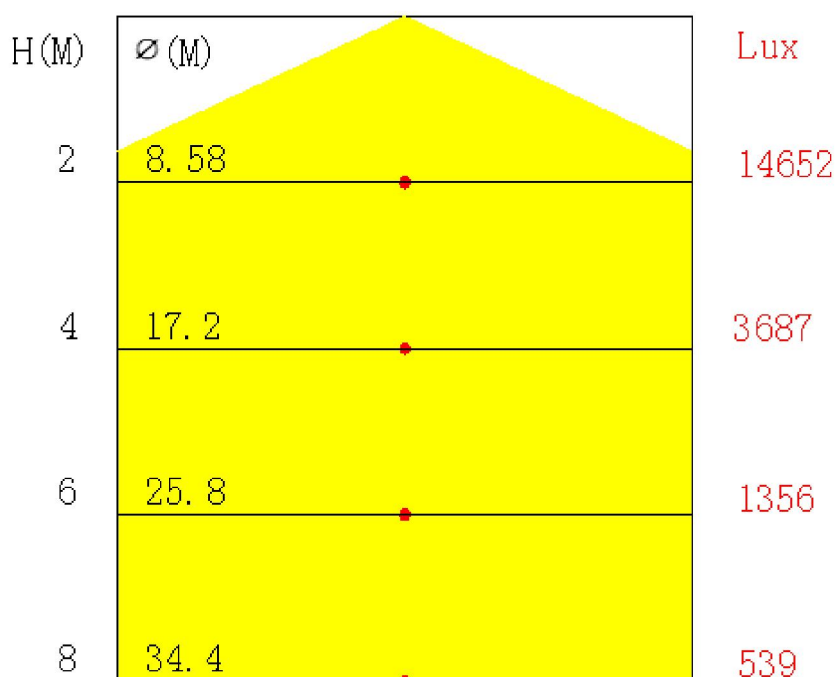

FLOOD LIGHT

DR-TG-008-150W

REV:A / 0

ATTENTION

OBSERVE PRECAUTIONS
FOR HANDLING
ELECTROSTATIC
DISCHARGE
SENSITIVE
DEVICES

DR-TG-008-150W

Feature

Size : 375 x 310 x 187 mm

Input:100 ~ 240V AC

Rated Power:150W

Working Current: 1.36~0.68A

LED Q'ty:150pcs

Aluminum LED+ Glass lens

Features ;quick response ,start with no flicker ,radiation , green energy

Dimension:

375x 310 x 187 mm

FLOOD LIGHT

DR-TG-008-150W

REV:A / 0

Largest center illumination

Height	2m	4m	6m	8m
Lux (130 °)	14652	3687	1356	539

130°

Absolute maximum rating at TA=25

Working current	1.36~0.68A	A
Input voltage(AC)	100-240	V
Power	150	W
Luminous flux	>12000	Lm
Color temperature	5500-6500	K
CRI	>70	Ra
Waterproof grade	IP65	
Working temperature	-20 ~ +45	
Storage temperature	-20 ~ +45	